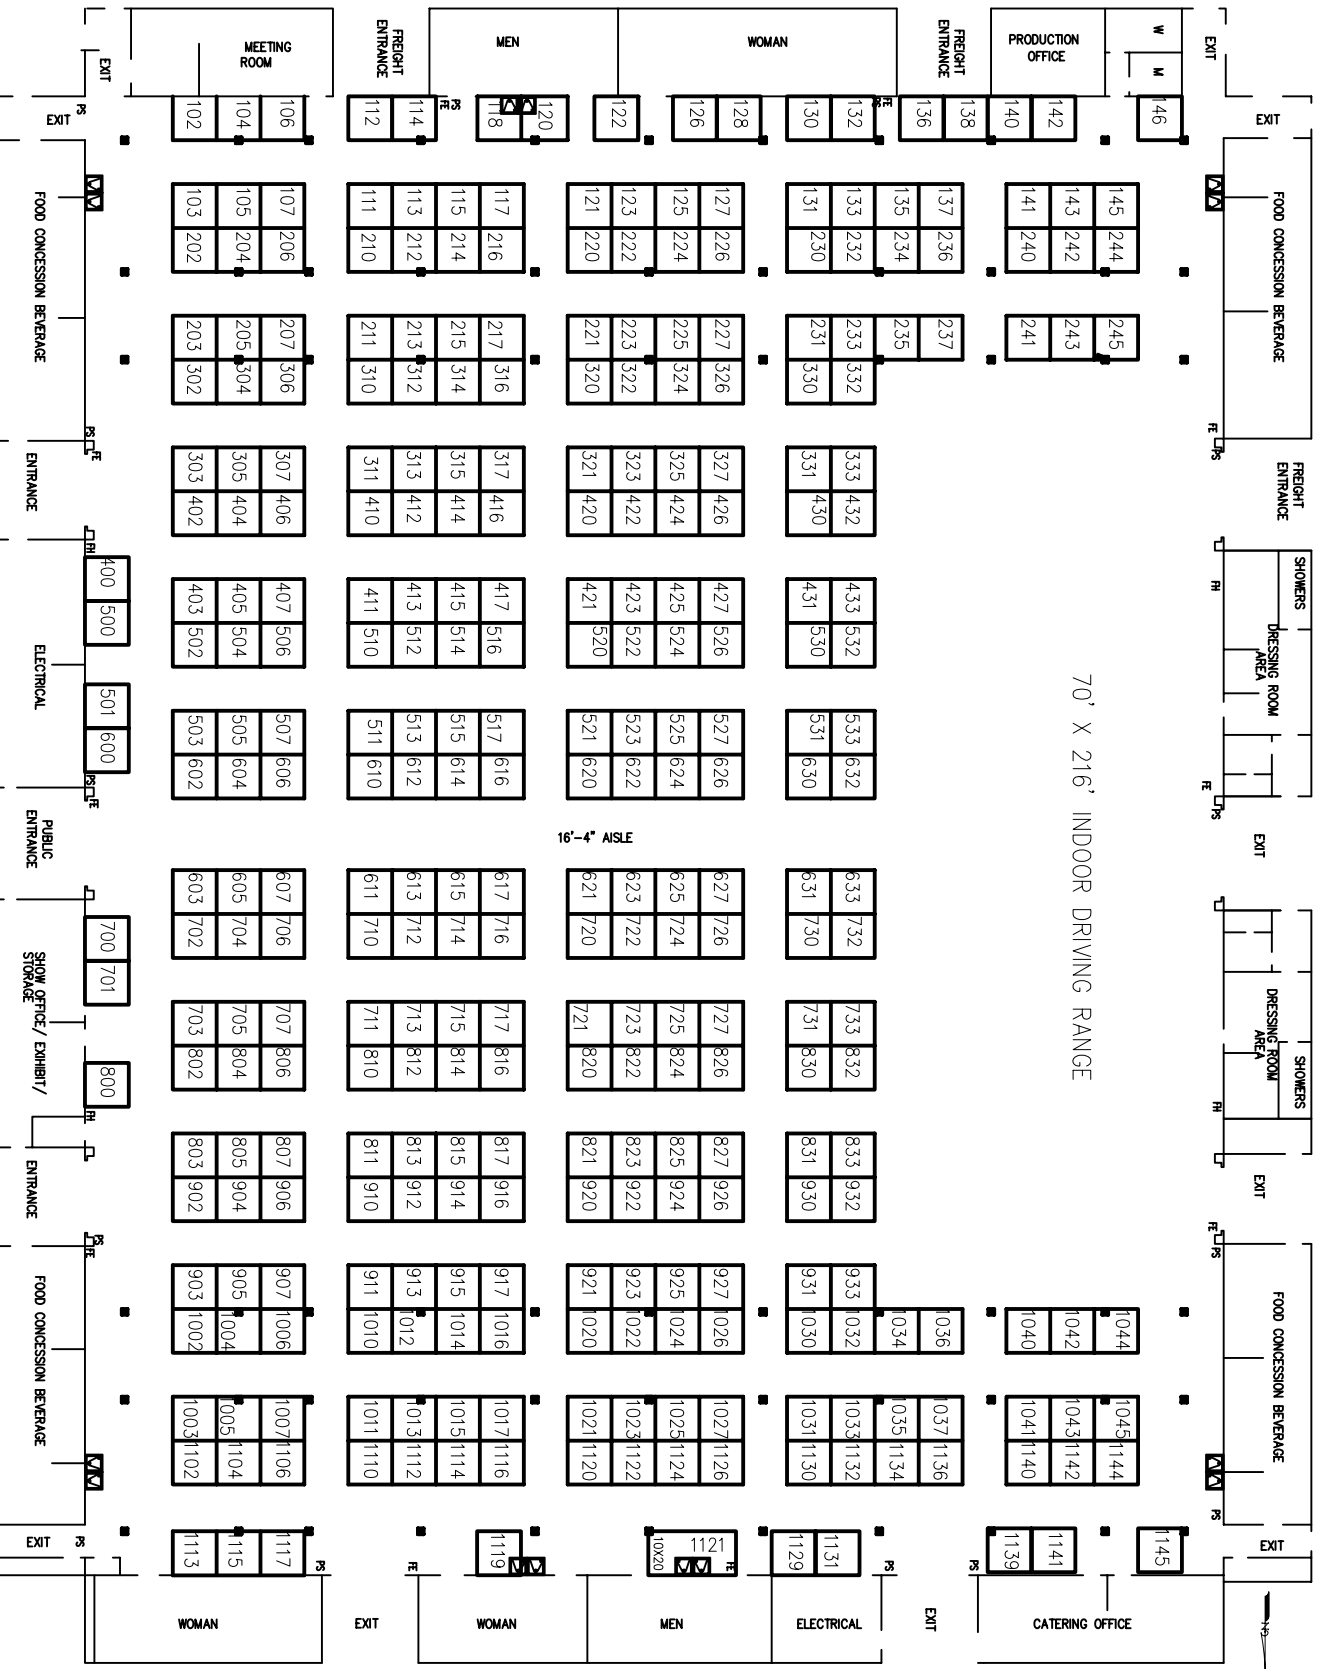

## FEBRUARY 25 - 27, 2011

### FLORIDA STATE FAIRGROUNDS

70' X 216' INDOOR DRIVING RANGE

10' X 10'	\$950 PER BOOTH
10' X 20'	\$900 PER BOOTH
10' X 30'	\$900 PER BOOTH
10' X 40'	\$850 PER BOOTH

**SHOW HOURS**

FRI, February 25	10 AM - 7 PM
SAT, February 26	10 AM - 7 PM
SUN, February 27	10 AM - 6 PM

**MOVE IN**

WED, Feb 23	8 AM - 8 PM
THURS, Feb 24	8 AM - 8 PM

**MOVE OUT**

SUNDAY, Feb 27	6 PM - 9 PM
MONDAY, Feb 28	8 AM - 3 PM